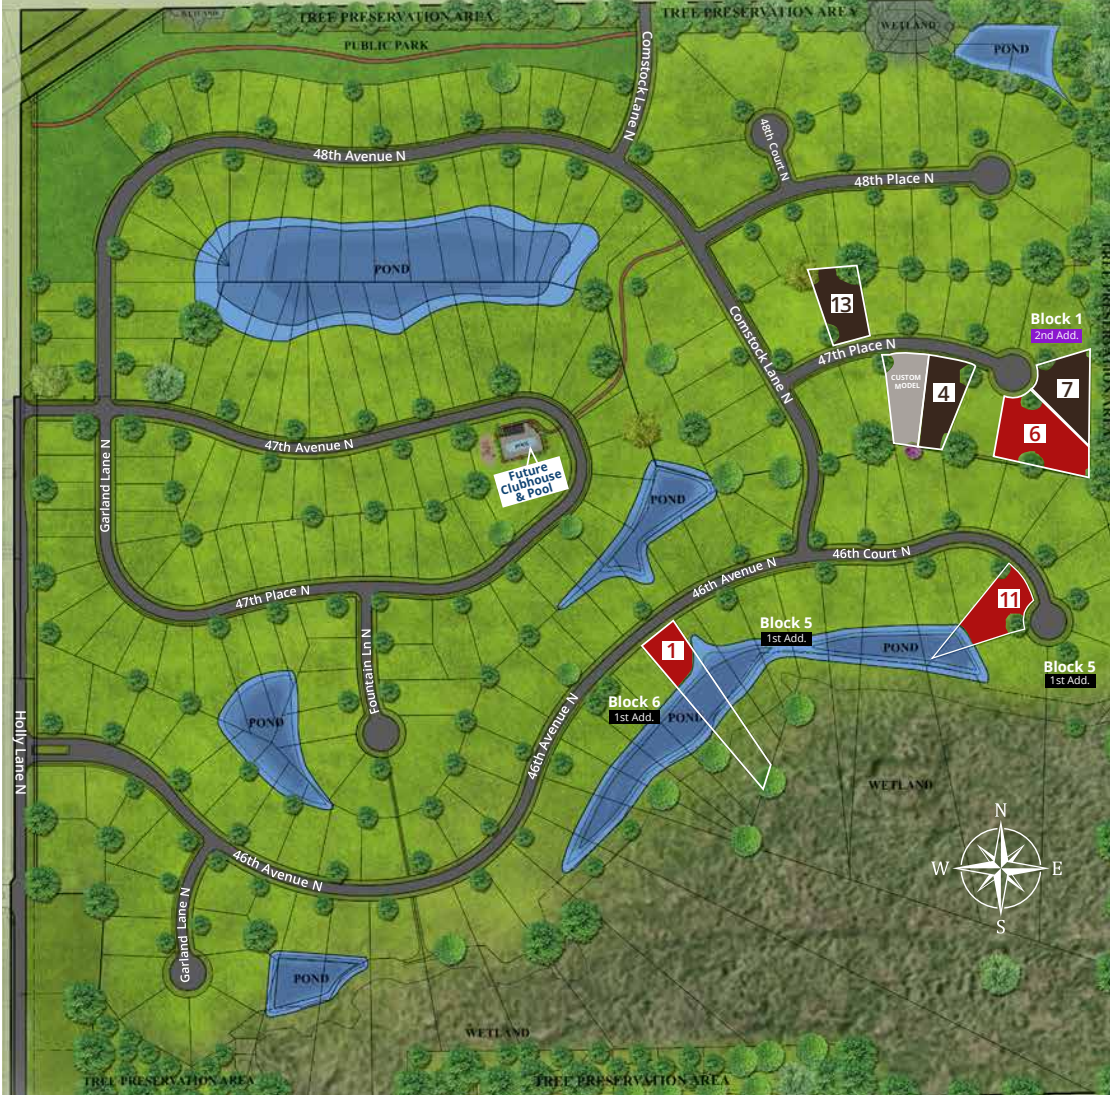

Lot Availability

Hollydale
PLYMOUTH, MN

● Model Homes ● Available Lots ● Sold Lots

Gonyea Custom Model Homes

2ND ADDITION

LOT #	LOT TYPE	ADDRESS	AVAILABILITY
LOT 3	WO	16497 47TH PLACE N	AVAILABLE NOW

Gonyea Custom Homes Lot Availability

BLOCK 1 - 2ND ADDITION

LOT #	LOT TYPE	ADDRESS	LOT PRICE
LOT 4	WO	16457 47TH PLACE N	\$373,000
LOT 7	LO	16367 47TH PLACE N	\$405,000
LOT 13	LO	16534 47TH PLACE N	\$331,000

FB = FULL BASEMENT / LO = LOOKOUT / WO = WALKOUT