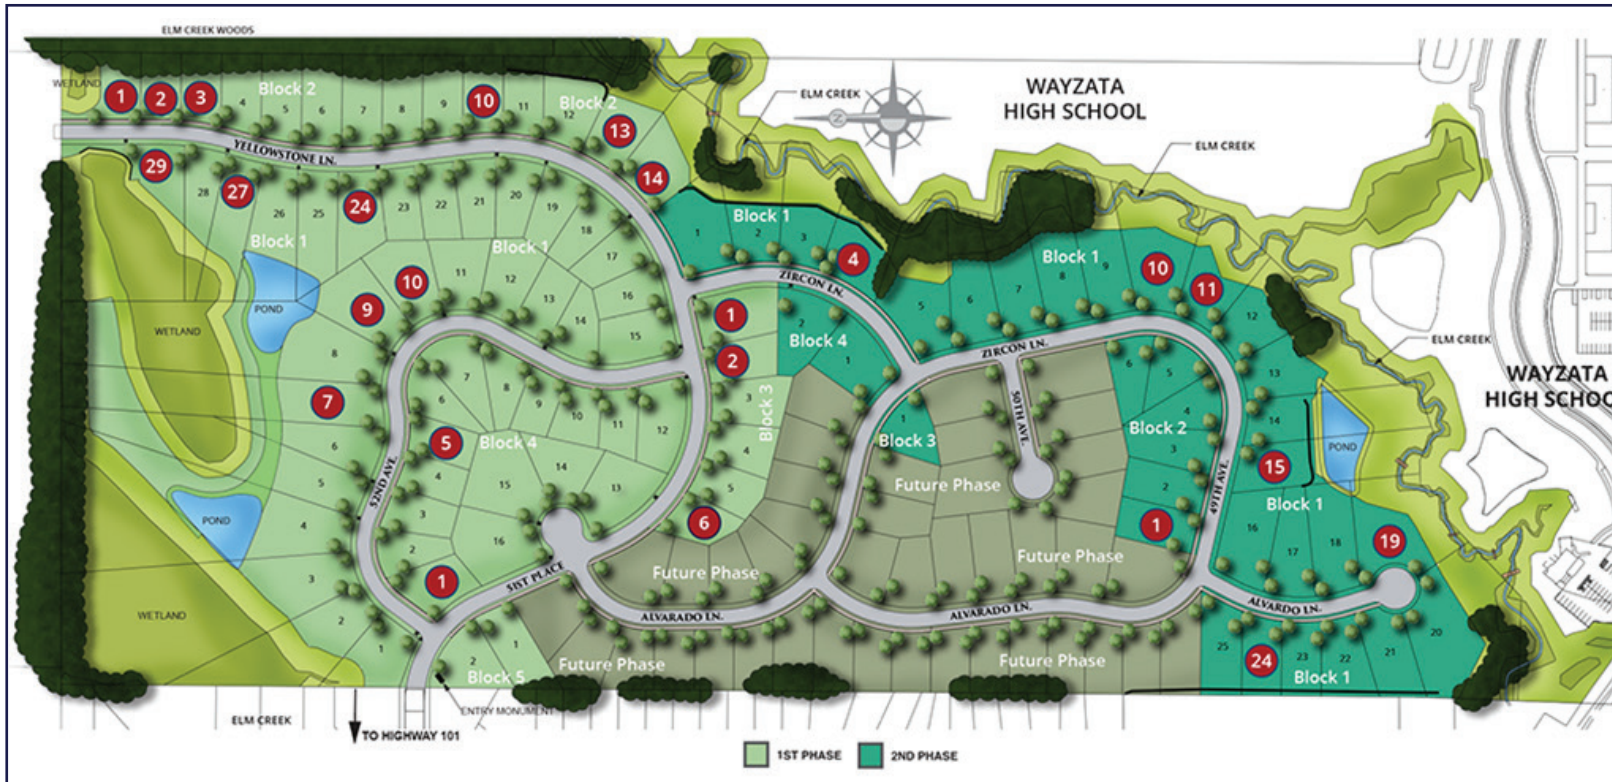

Lot Availability

CREEKSIDE HILLS
PLYMOUTH, MN

● QUICK MOVE IN HOMES (QMI) ● SOLD

Please contact our New Home Specialist for lot availability.

New Home Specialist
Andy Miller
612-203-3329
amiller@gonyeacompanies.com