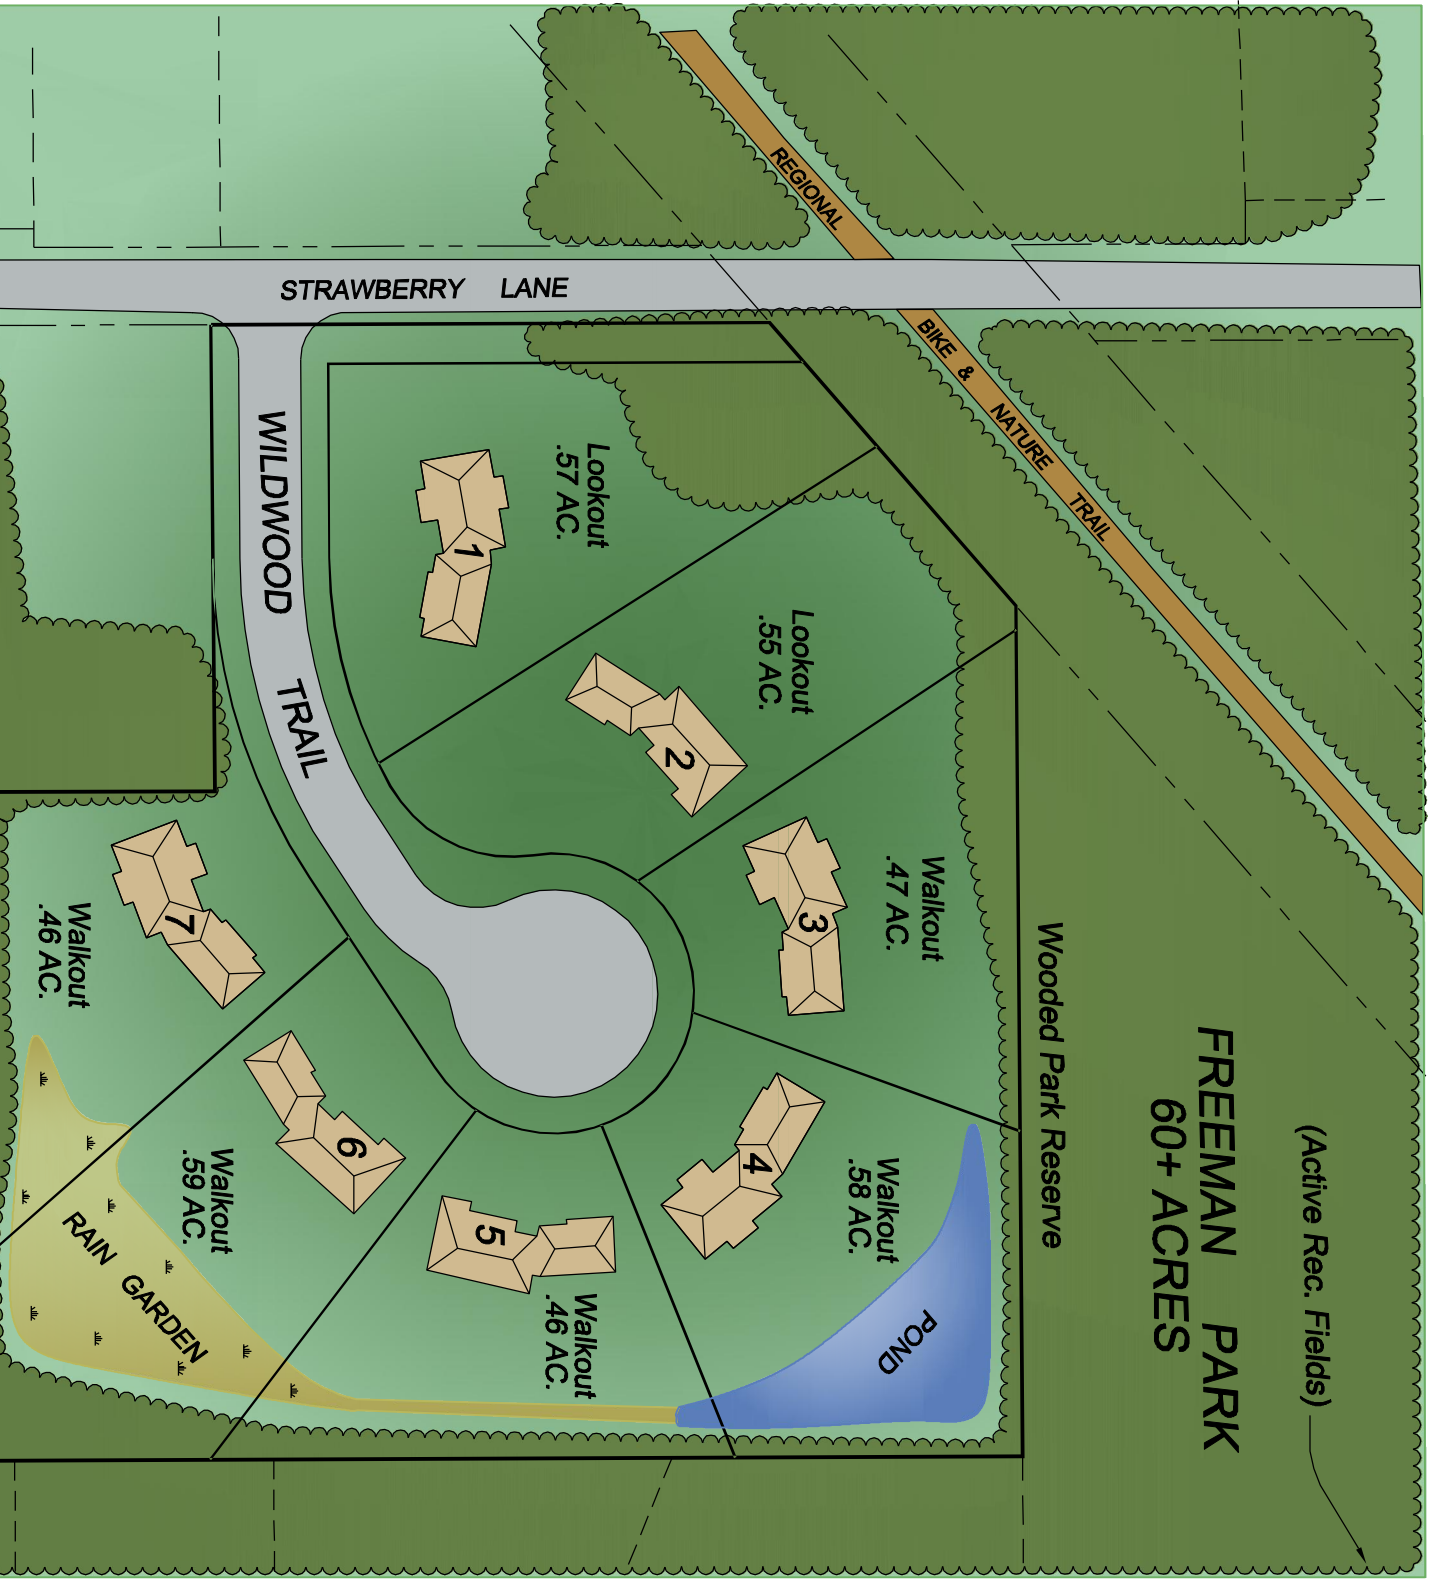

(Active Rec. Fields)

FREEMAN PARK

60+ ACRES

Wooded Park Reserve

STRAWBERRY LANE

REGIONAL

BIKE & NATURE TRAIL

WILDWOOD TRAIL

Walkout
.46 AC.

RAIN GARDEN

Walkout
.59 AC.

Walkout
.46 AC.

Walkout
.58 AC.

Walkout
.47 AC.

Lookout
.55 AC.

Lookout
.57 AC.

POND