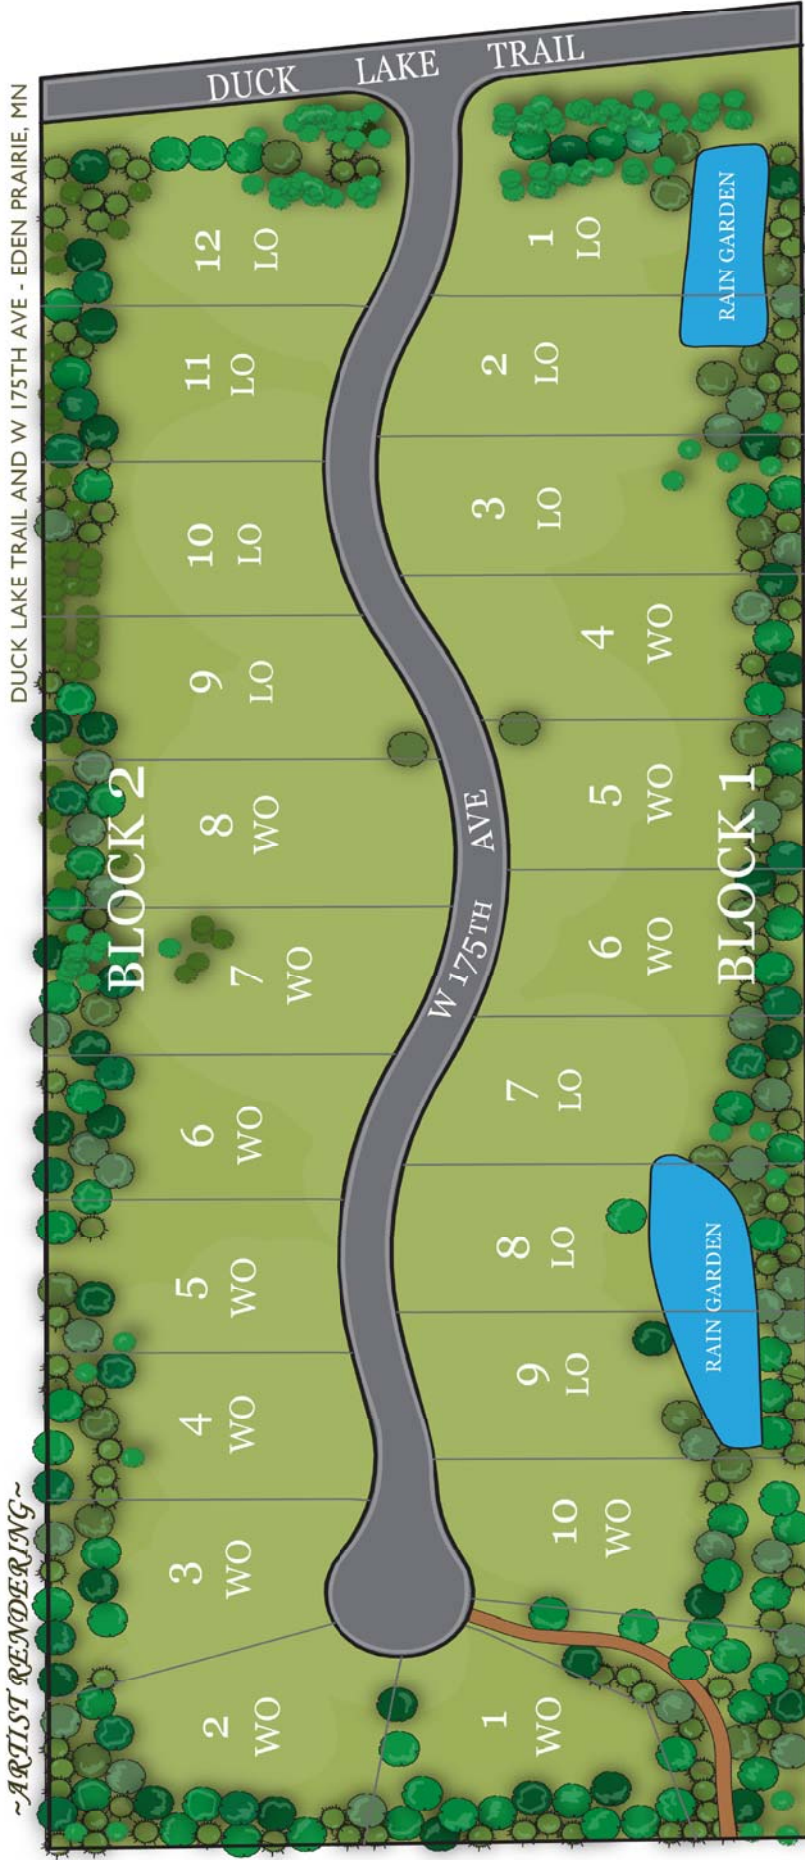

PRAIRIE RIDGE

6102 OLSON MEMORIAL HIGHWAY
 GOLDEN VALLEY, MN 55422
 PHONE: 763-432-4500
 FAX: 763-432-4501
 EMAIL: INFO@GONYEAHOMES.COM
 WEB: GONYEAHOMES.COM

GONYEA

HOMES & REMODELING

FOR MORE INFORMATION CONTACT
BILL COFFMAN
 PHONE: 612-202-0692
 EMAIL: BILLCOFFMAN@CBBURNET.COM
 WEB: WDCOFFMAN.COM